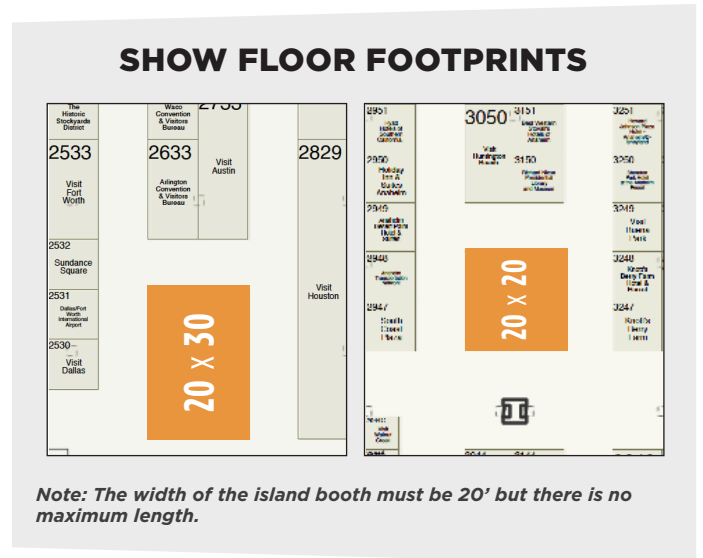

MAXIMIZE VISIBILITY WITH A STAND OUT OPPORTUNITY: ISLAND BOOTHS AT IPW

Maximize your visibility at IPW 2025. The ability to purchase an island booth is now open to all companies interested. Island Booths offer additional flexibility for your exhibiting space—separated from our traditional in-line booths, they offer four sides to work with. **Amplify your brand** while showcasing your shared booth partners (for qualifying organizations) or **dream up an immersive, stand-alone brand bubble right on the show floor** and welcome buyers and media from all 360 degrees.

In 2024, nearly 30 organizations took advantage of our Island Booth exhibiting option, **bringing their brands to life on the show floor with eye-catching details, immersive meeting nooks and experiential in-booth activations** from Puerto Rico’s coffee bar to Kentucky’s Bourbon bar and more. Book your Island Booth today to make the IPW 2025 show floor yours.

ISLAND BOOTH PRICING (deadline January 15, 2025)

BOOTH TYPE	MEMBER	NON-MEMBER
20x20 Island Booth	\$24,000	\$40,000
20x20 Shared Island Booth	\$32,000	\$48,000
20x30 Island Booth	\$36,000	\$60,000
20x30 Shared Island Booth	\$48,000	\$72,000
Island Booth Variance	\$12,000	\$20,000
Island Booth Variance (Engage Member discount)**	\$6,000	
Island Booth Hanging Banner Option (does not include production or rigging costs)		\$2,000

- **May purchase multiple to achieve the desired total footprint.**
- The required Island Booth Variance accounts for the two 10'x10' booth spaces that separate the Island Booth from neighboring linear booths.
 - **The discounted Engage Member variance fee accounts for the complimentary 10'x10' booth space afforded Engage-level members plus one additional space.
- **New for 2025:** Island Booth Hanging Banner Option, which allows freedom to hang any item (custom banner, audio visual, etc.) over their space. All production and rigging costs are additional and at the exhibitor’s own expense.