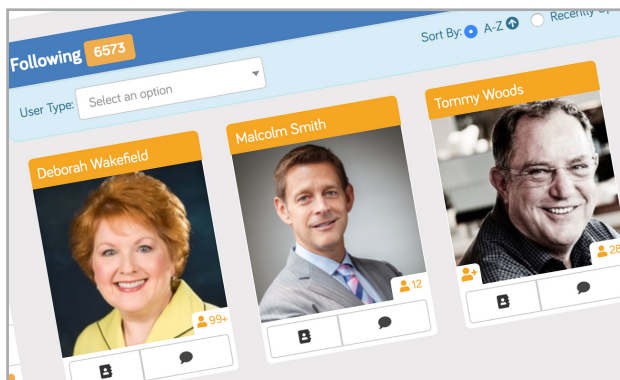

A quick guide IPW ONLINE MARKETPLACE

ACCESS

To access the **IPW Online Marketplace**, go to ipw.travtrade.com or simply click on any link from the **IPW Daily Summary**. If you would like to reset your password, select 'Forgotten Password' on the login screen.

VIEW BUYER PROFILES

View the latest profile updates from international and domestic buyers. Filter by name, company, or country.

NETWORK

Connect with buyers using the 'Follow' button. This adds them to your **Network**, which acts as your own personal address book.