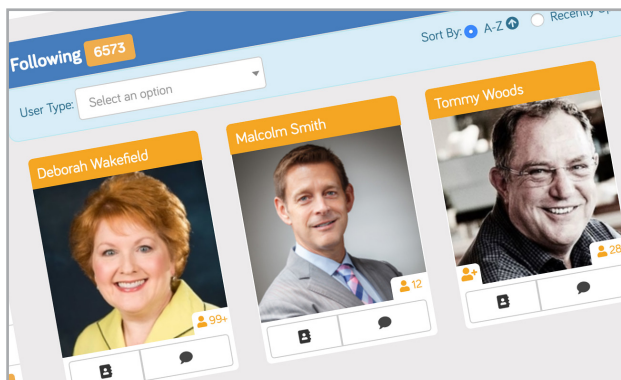

A quick guide

IPW ONLINE MARKETPLACE

ACCESS

To access the **IPW Online Marketplace**, go to ipw.travtrade.com or simply click on any link from the **IPW Daily Summary**. If you would like to reset your password, select 'Forgotten Password' on the login screen.

NETWORK

Connect with buyers using the 'Follow' button. This adds them to your **Network**, which acts as your own personal address book.

ANY QUESTIONS

If you need any assistance with the **IPW Online Marketplace** please do not hesitate to contact the team via e-mail: ipw@travtrade.com.

VIEW BUYER PROFILES

View the latest profile updates from international and domestic buyers. Filter by name, company, or country.

MY PROFILE

Create a biography & profile picture for yourself to allow buyers to find and connect with you.