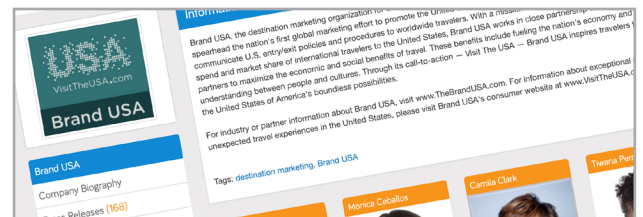

NETWORK

Connect with buyers using the 'Follow' button. This adds them to your **Network**, which acts as your own personal address book.

ANY QUESTIONS

If you need any assistance with the **IPW Online Marketplace** please do not hesitate to contact the team via e-mail: ipw@travtrade.com.

VIEW BUYER PROFILES

View the latest profile updates from international and domestic buyers. Filter by name, company, or country.

MY PROFILE

Create a biography & profile picture for yourself to allow buyers to find and connect with you.