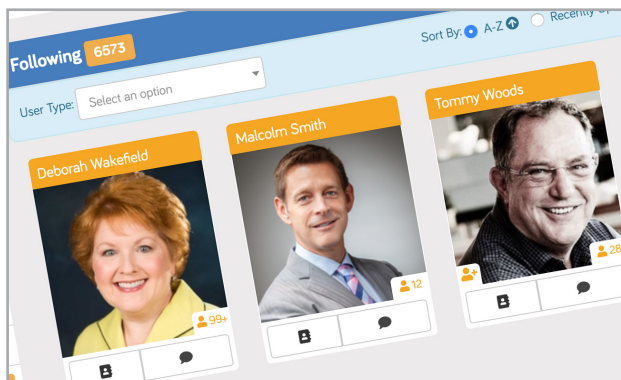

A quick guide IPW ONLINE MARKETPLACE

ACCESS

To access the **IPW Online Marketplace**, go to ipw.travtrade.com or simply click on any link from the **IPW Daily Summary**. If you would like to reset your password, select 'Forgotten Password' on the login screen.

VIEW BUYER PROFILES

View the latest profile updates from international and domestic buyers. Filter by name, company, or country.

NETWORK

Connect with buyers using the 'Follow' button. This adds them to your **Network**, which acts as your own personal address book.